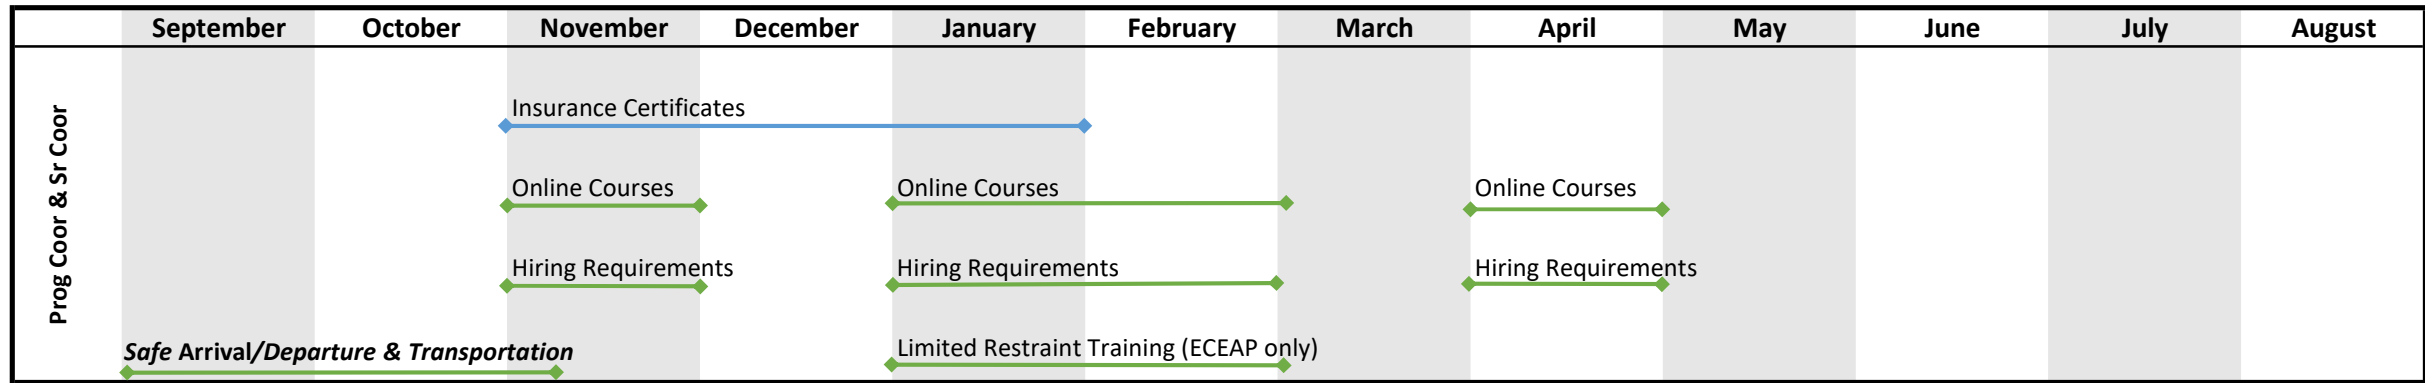

Admin Monitoring Activities Schedule 2018 - 2019

Admin Tracking & Reporting Schedule

◆◆ May generate CAP

All administrative monitoring is completed electronically via ChildPlus, ELMS, Litmos, and/or Child Care Check