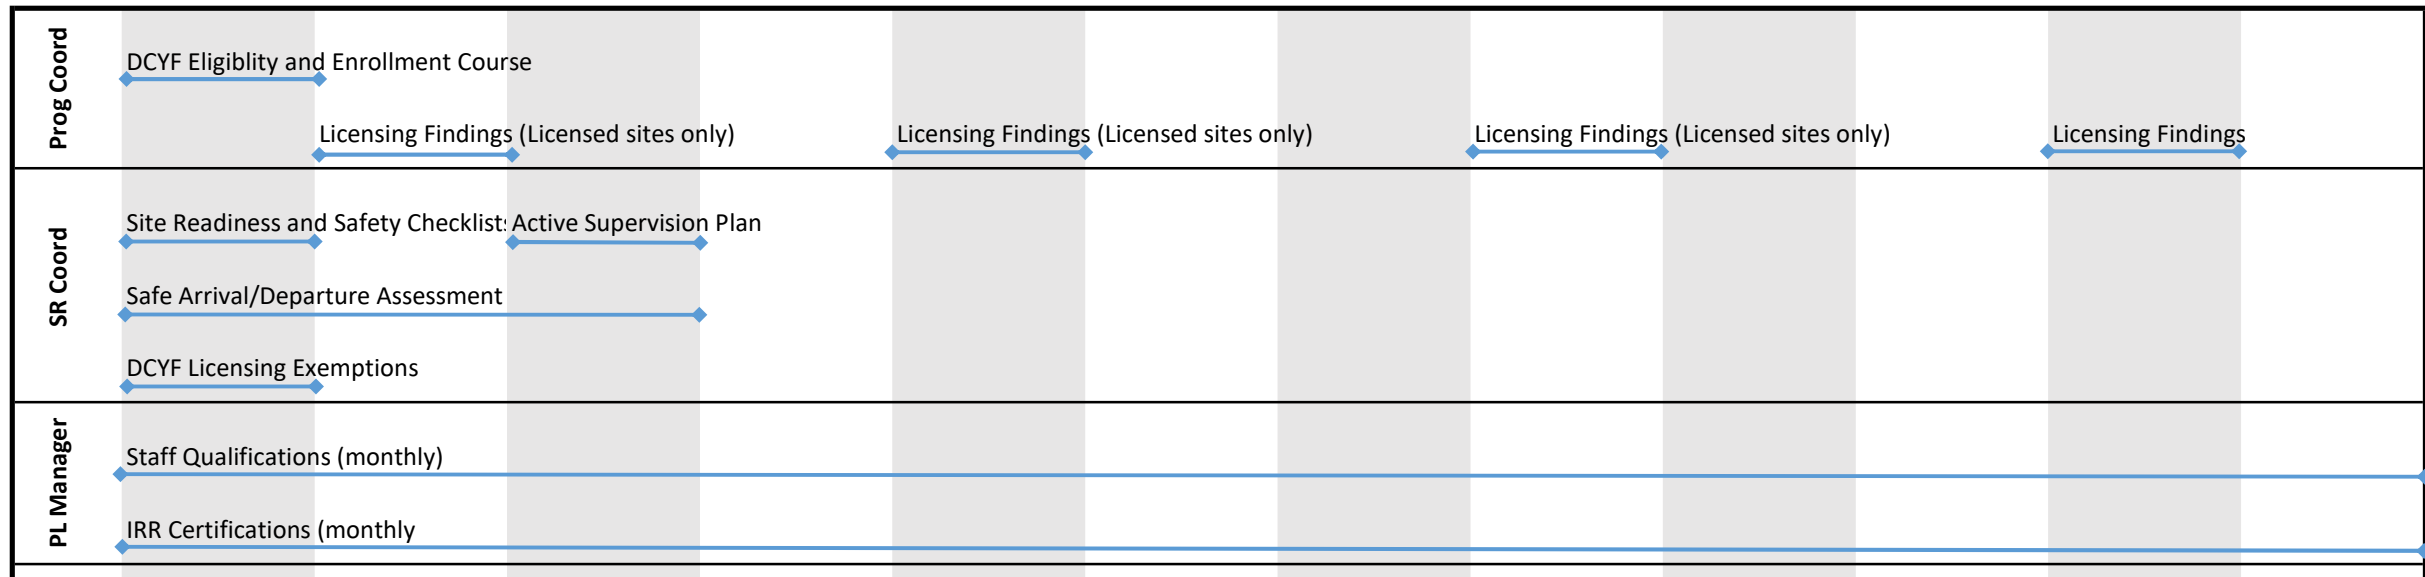

Admin Monitoring Activities Schedule 2018 - 2019

Admin Tracking & Reporting Schedule

◆◆ May generate CAP

All administrative monitoring is completed electronically via ChildPlus, ELMS, Litmos, and/or Child Care Check